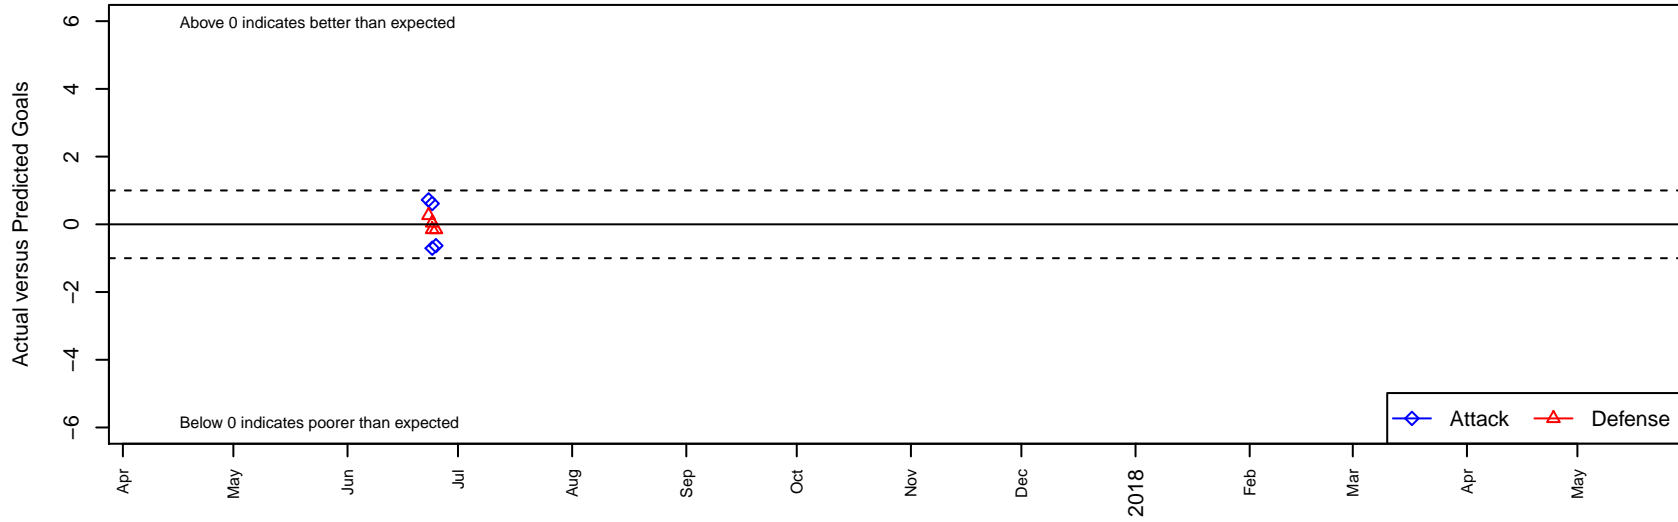

RVSC Timbers Black B00

Rogue Valley SC
Medford, OR
B00 total strength=1539
attack=7.2 defense=23.35
notes= Tornado

alt names used:

Venues played:
2017 Clash At the Border Super Gold/Silver

RVSC Timbers Black B00
Dots are actual minus expected GF (blue circles) and GA (red triangles).
Blue line is smoothed change in attack strength. Red is smoothed change in defense strength.

date	home		away		venue	pred.home	pred.away
2017-06-25	HSC Peneral B00	1	RVSC Timbers Black B00	0	2017 Clash At the Border Super Gold/Silv	0.85	0.63
2017-06-24	RVSC Timbers Black B00	1	FC Salmon Creek Juventus B00	1	2017 Clash At the Border Super Gold/Silv	0.39	1.04
2017-06-24	RVSC Timbers Black B00	0	Gala FC B00	1	2017 Clash At the Border Super Gold/Silv	0.71	0.85
2017-06-23	RVSC Timbers Black B00	1	Academia de Futebol ADF B00	1	2017 Clash At the Border Super Gold/Silv	0.28	1.26